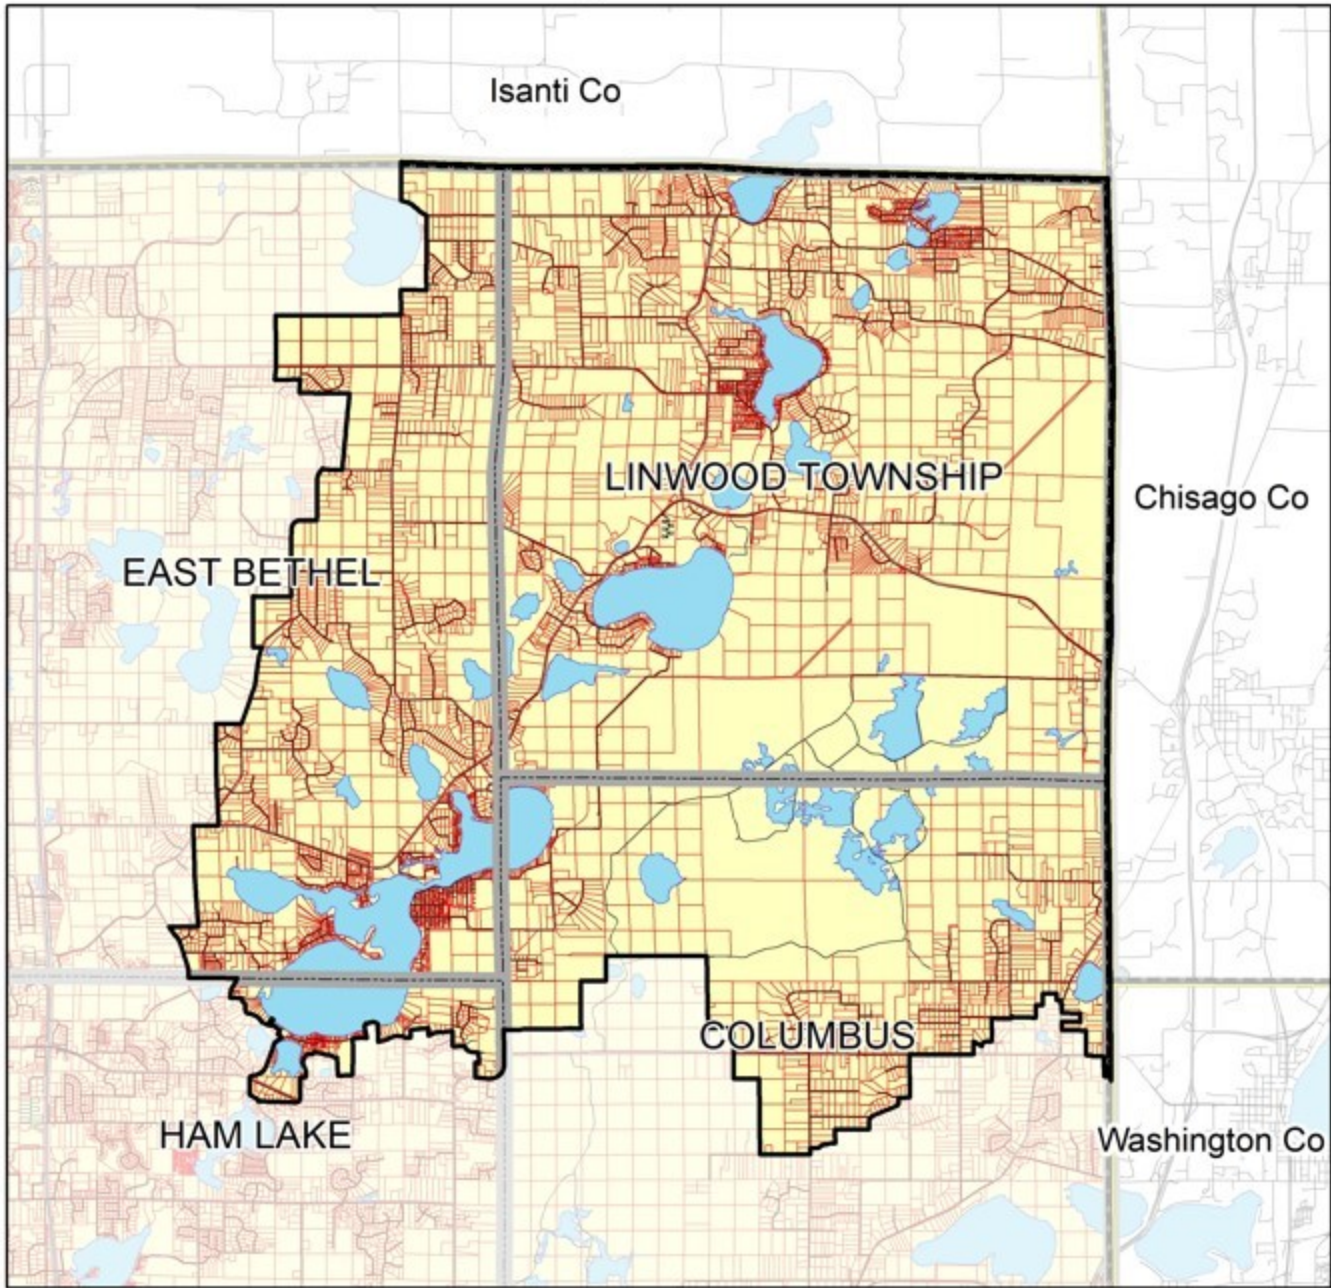

Sunrise River Watershed Management Organization Boundary November 2023

Legend

-  SRWMO Boundary (Nov 2023)
-  Municipal Boundaries
-  Parcels

Data sources:
Anoka County GIS: SRWMO boundary & parcels.
MN Geospatial commons: MNDOT roads, public waters, lakes and streams. downloaded 10/5/2022